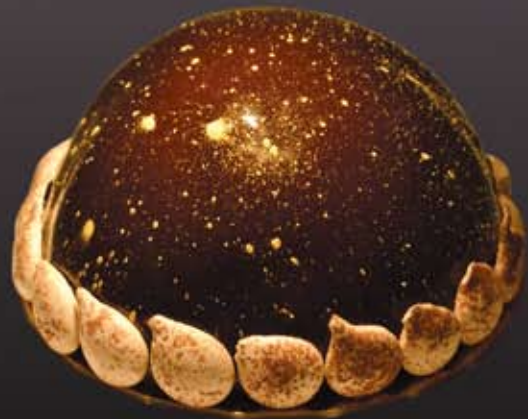

Choco Mango

Borsalino

Pineapple

Melodie

Vanilla Profiterole

Pepite

Available size: 8 portion & by request

MONO PORTION